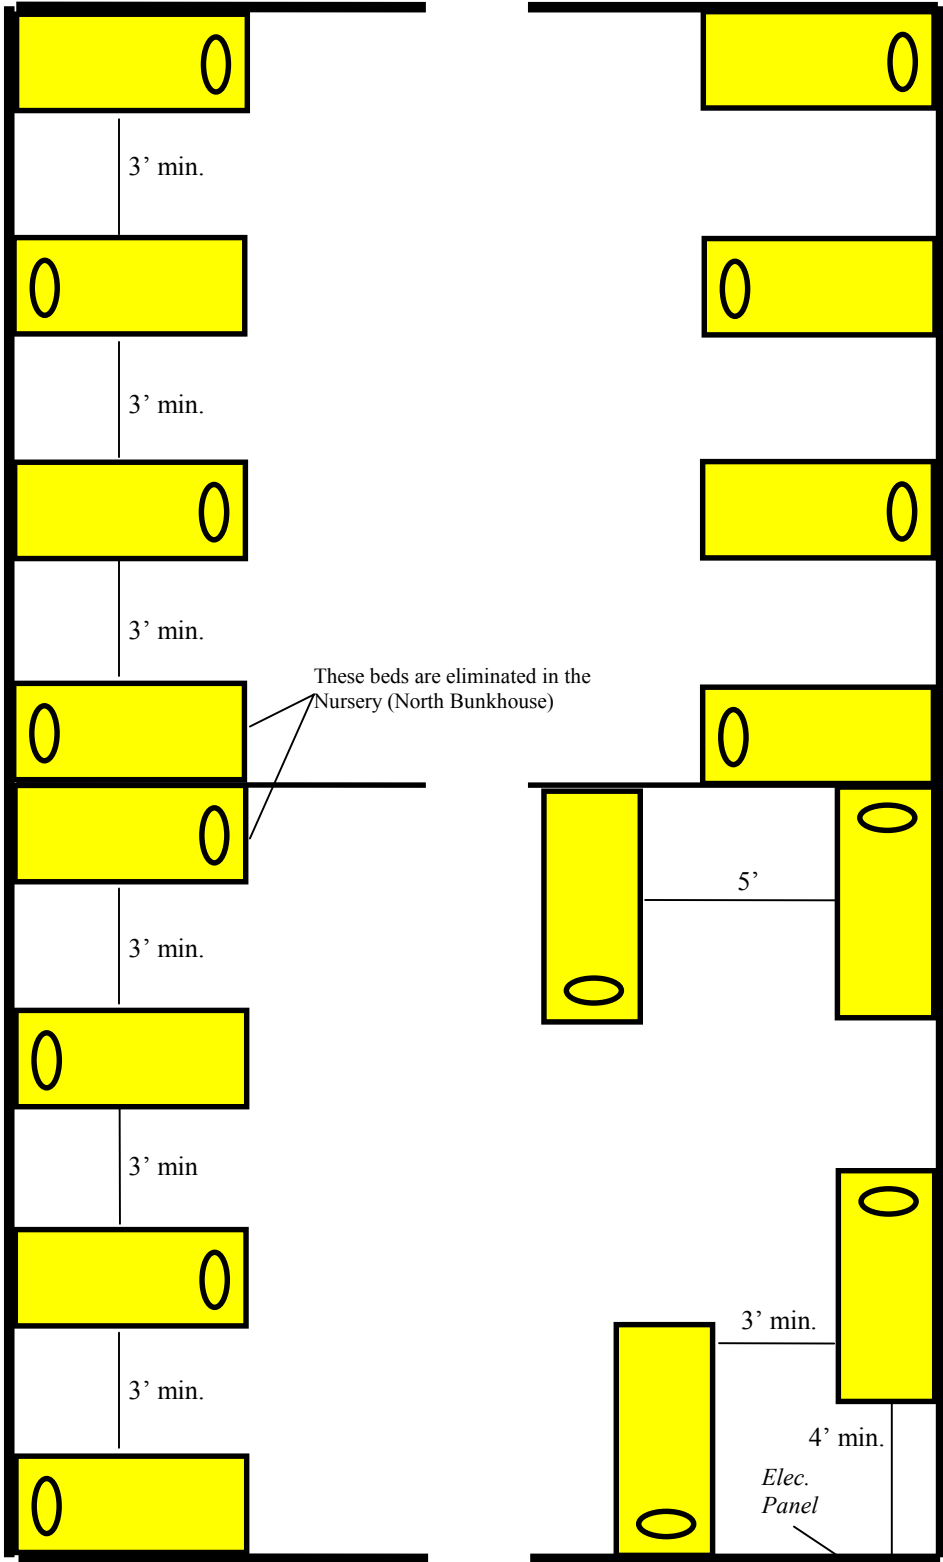

# BUNKHOUSE BED LAYOUTS

Note: Minimum of 7' required between bed occupants' heads.